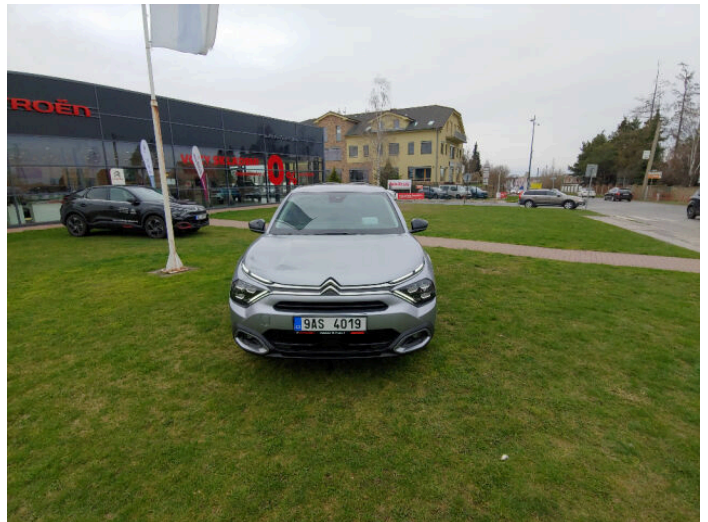

> Fotogalerie modelu